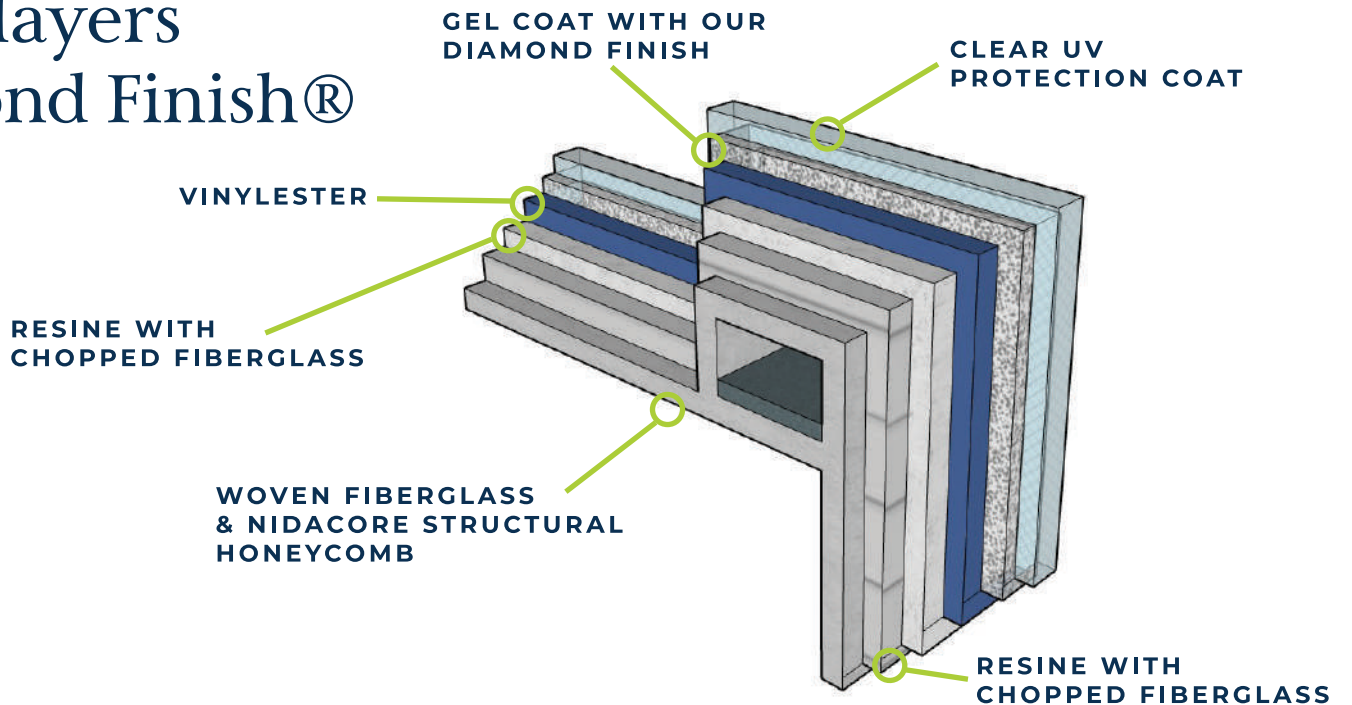

Size 8' x 8'
Depth 3'

Capri

Size 7' x 7'
Depth 3'

Vallarta

Size 8' x 8'
Depth 3'6"

Our 6 layers Diamond Finish®

Our 4 Colors

With our wide assortment of pool colors and wraps up, we're sure you will discover one of the flawlessly complement to your patio.